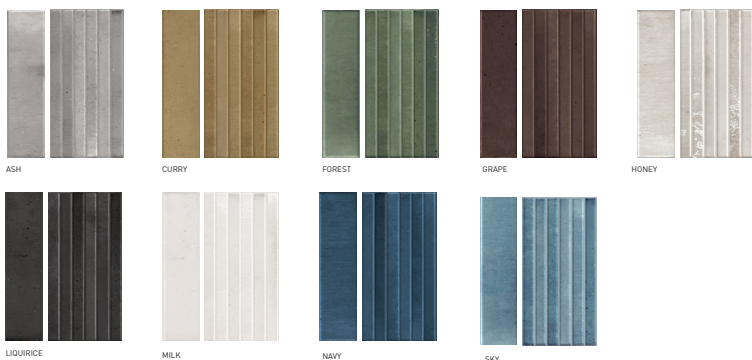

FF KAKEL AB | 5 5 6 5 7 1 - 7 7 0 8

GÖTEBORG
Ringögatan __3
417 07 Göteborg
031-744 44 70

STOCKHOLM
Murmästarvägen __43
127 35 Skärholmen
08-122 150 20

UPPSALA
Bolandsgatan __15E
753 23 Uppsala
018-70 70 300

WEBB
www.ffkakel.se

MAIL
info@ffkakel.se

FOR EN ENKLARE KAKELAFFÄR

HOME

Granitkeramik för inom – och utomhusmiljö

SS-EN 14411:2016 G Bla

STORLEKAR

12X5

6X2

- SEL-1225SEHOAS **HOME KITKAT 12,5X25 ASH**
- SEL-1225SEHOCU **HOME KITKAT 12,5X25 CURRY**
- SEL-1225SEHOF0 **HOME KITKAT 12,5X25 FOREST**
- SEL-1225SEHOGR **HOME KITKAT 12,5X25 GRAPE**
- SEL-1225SEHOHO **HOME KITKAT 12,5X25 HONEY**
- SEL-1225SEHOLI **HOME KITKAT 12,5X25 LIQUIRICE**
- SEL-1225SEHOMI **HOME KITKAT 12,5X25 MILK**
- SEL-1225SEHONA **HOME KITKAT 12,5X25 NAVY**
- SEL-1225SEHOSK **HOME KITKAT 12,5X25 SKY**
- SEL-625SEHOAS **HOME BRICK 6X25 ASH**
- SEL-625SEHOCU **HOME BRICK 6X25 CURRY**
- SEL-625SEHOF0 **HOME BRICK 6X25 FOREST**
- SEL-625SEHOGR **HOME BRICK 6X25 GRAPE**
- SEL-625SEHOHO **HOME BRICK 6X25 HONEY**
- SEL-625SEHOLI **HOME BRICK 6X25 LIQUIRICE**
- SEL-625SEHOMI **HOME BRICK 6X25 MILK**
- SEL-625SEHONA **HOME BRICK 6X25 NAVY**
- SEL-625SEHOSK **HOME BRICK 6X25 SKY**

HALKTAL: **N/A**
PEI: **N/A**

TJOCKLEK: **9 mm**
SKÖTSEL: **Enligt FF Kakel skötselansvisningar**

TYP: **Formpressad**
EXAKT MÅTT: **60X250, 125X250**

MILJÖ: **Registrerad i Basta, SundaHus, Nordic Ecolabelling portalen och Byggarbetsdöningen**
BVD ID:

FROST: **Ja**